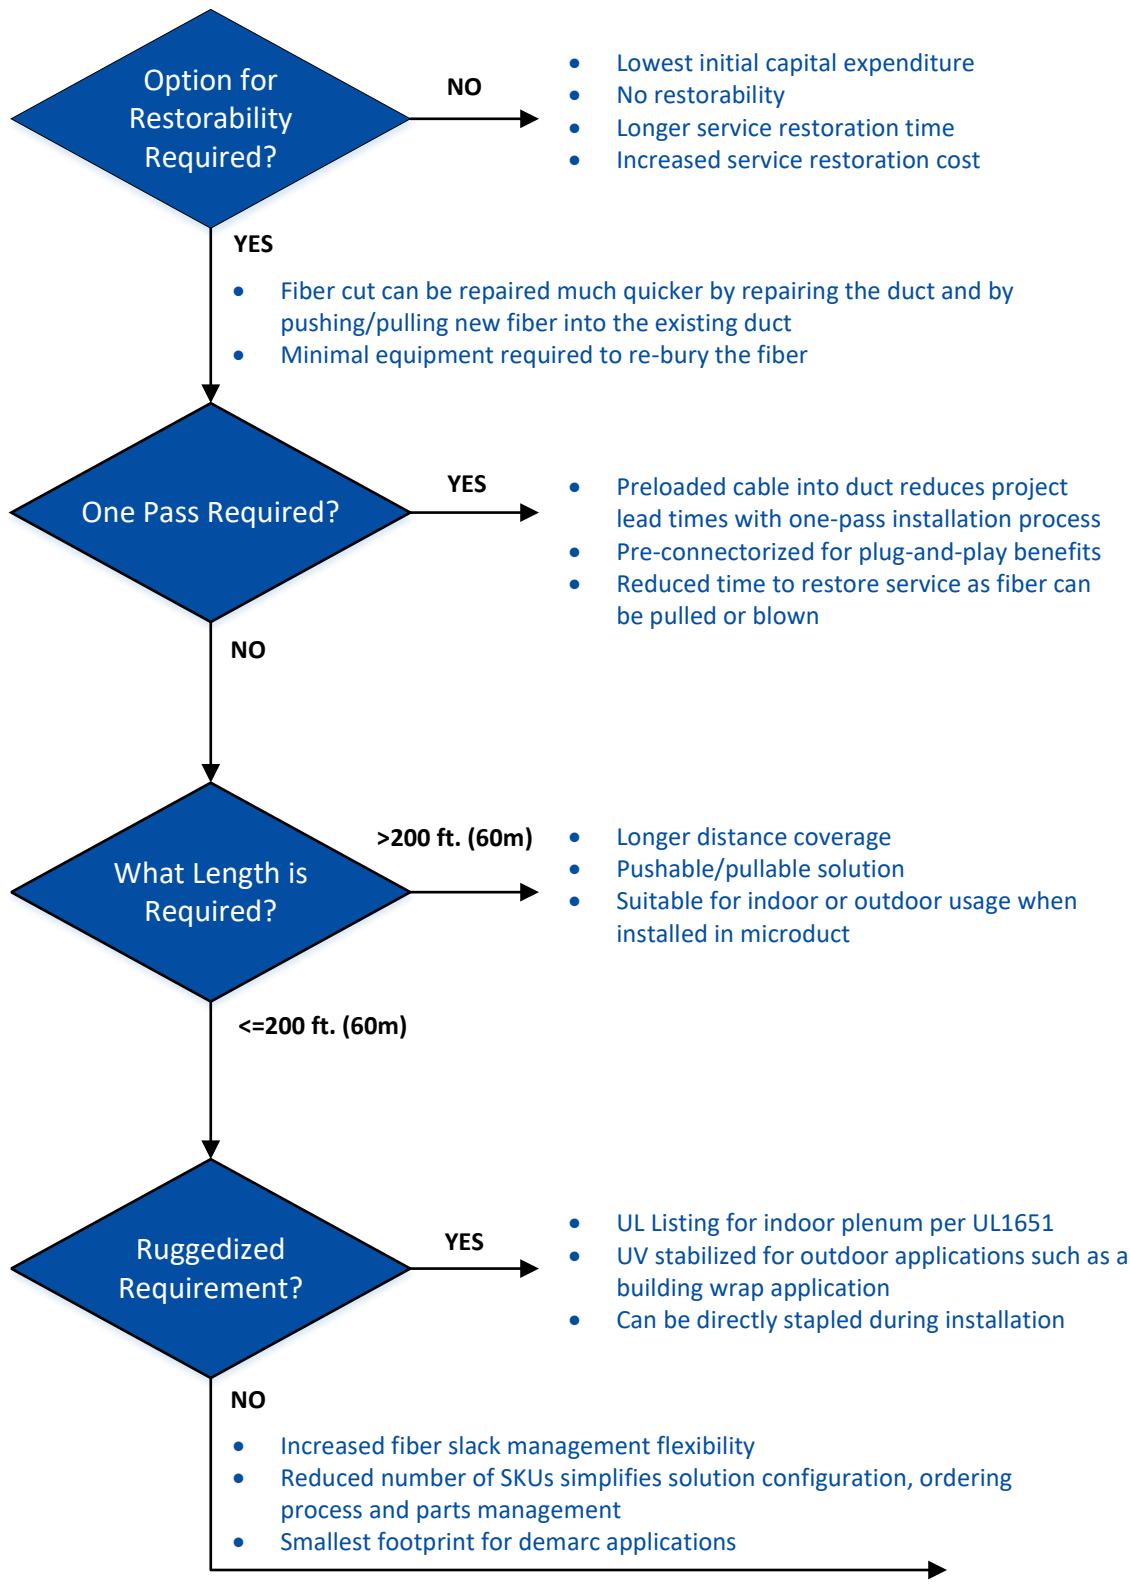

Use this guide to select the drop cable that best fits your application:

**FieldShield FLATdrop**  
(3mm and 900um)

**FieldShield D-ROP**

**FieldShield Pushable Optical Fiber**

**FieldShield FLEXdrop**

**FieldShield StrongFiber**